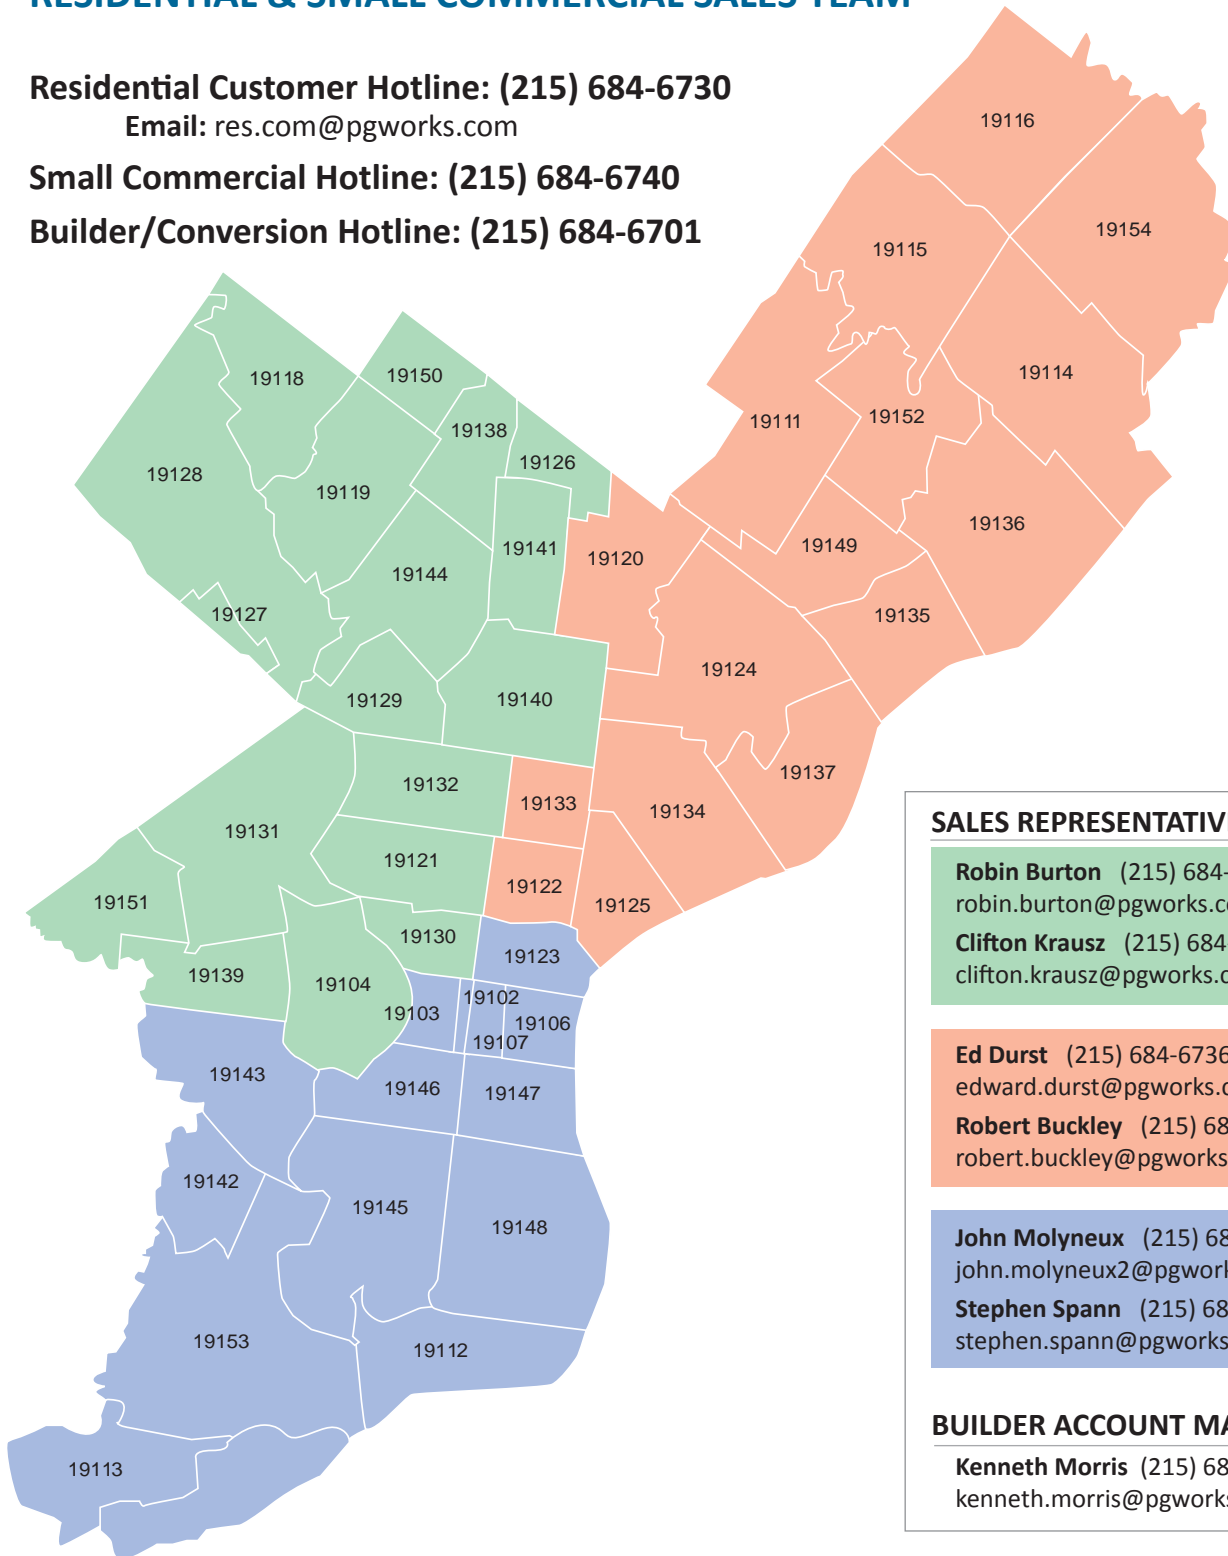

RESIDENTIAL & SMALL COMMERCIAL SALES TEAM

Residential Customer Hotline: (215) 684-6730

Email: res.com@pgworks.com

Small Commercial Hotline: (215) 684-6740

Builder/Conversion Hotline: (215) 684-6701

SALES REPRESENTATIVES